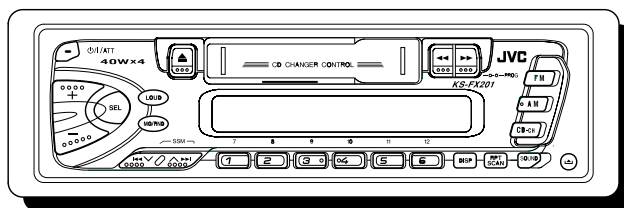

## CASSETTE RECEIVER

### KS-FX201

**Area Suffix**  
 UN -----Indonesia

This model is KS-FX201 UN that is added to the preceding model, the KS-FX201 U.  
 For others, please refer to the service manual of KS-FX201 U (issue No.49589).